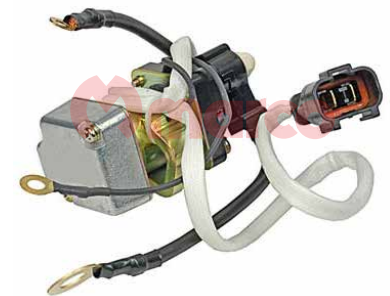

SRL-0049-1

Replace: 0-25000-7323
References: 240-50020
Applications:
Descriptions: 24V