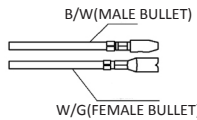

SRL-0049-1

Replace: 0-25000-7323
References: 240-50020
Applications:
Descriptions: 24V