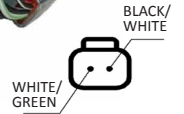

Relay Switch Nikko

SRL113

Replace: 0-25000-6060
References: SSNK-9252
Applications:
Descriptions: 12V

SRL-0045-1 3PIN

Replace: 0-25000-6890 0-25000-6902
References: 240-50023 SSNK-9261
Applications: 18105
Descriptions: 24V 3PIN

SRL0048-1

Replace: 0-25000-8330 0-25000-8332
References: 240-50025 SSNK-9262
Applications: 19096 19874
Descriptions: 24V

SRL114

Replace: 0-25000-6080 0-25000-6090
0-25000-6440 0-25000-6520
References: 240-50019 SSNK-9253
Applications: 18069 18072 18074 18077 18081
18083 18084 18085 18086 18087 18101 18105
18129 18521 18521 19932 19935
Descriptions: 24V

SRL-0056-1

Replace: 0-25000-7820 0-25000-7822
0-25000-8130
References: 240-50022 233687 SSNK-9250
Applications: 18194
Descriptions: 24V

SRL-0049-1

Replace: 0-25000-7323
References: 240-50020
Applications:
Descriptions: 24V

SRL-0045-1 2PIN

Replace: 0-25000-6790 0-25000-6873
0-25000-6850 0-25000-6951
References: 240-50021 233688
Applications: 18078 18105 18106 18107 18521
Descriptions: 24V 2PIN

SRL0046-1

Replace: 0-25000-7280 0-25000-7281
0-25000-7282 0-25000-7283 0-25000-8282
References: 240-50020 SSNK-9257
Applications: 18104 18130 18522 19934 19938
19939
Descriptions: 24V

SRL-0050-1

Replace: 0-25000-6220 0-25000-6320 0-25000-7810
References: 240-50024 SSNK-9251
Applications: 18104 18193 19931
Descriptions: 24V