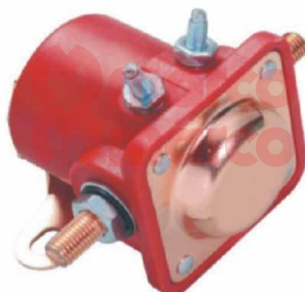

SRL-SNLS135

Replace: B6AZ-11450-A
References: SNLS-135
Applications: Ford
Descriptions: 12V 100A