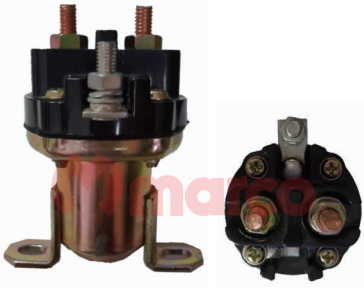

SRL-2812M

Replace:

References:

Applications: Prestolite

Descriptions: Dia6-6/150mm, Dia6-10/190mm, black/white 12V/24V