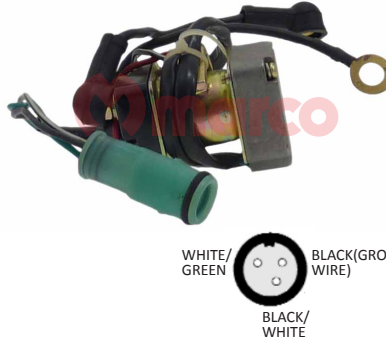

SRL-0045-1 3PIN

Replace: 0-25000-6890 0-25000-6902
References: 240-50023 SSNK-9261
Applications: 18105
Descriptions: 24V 3PIN